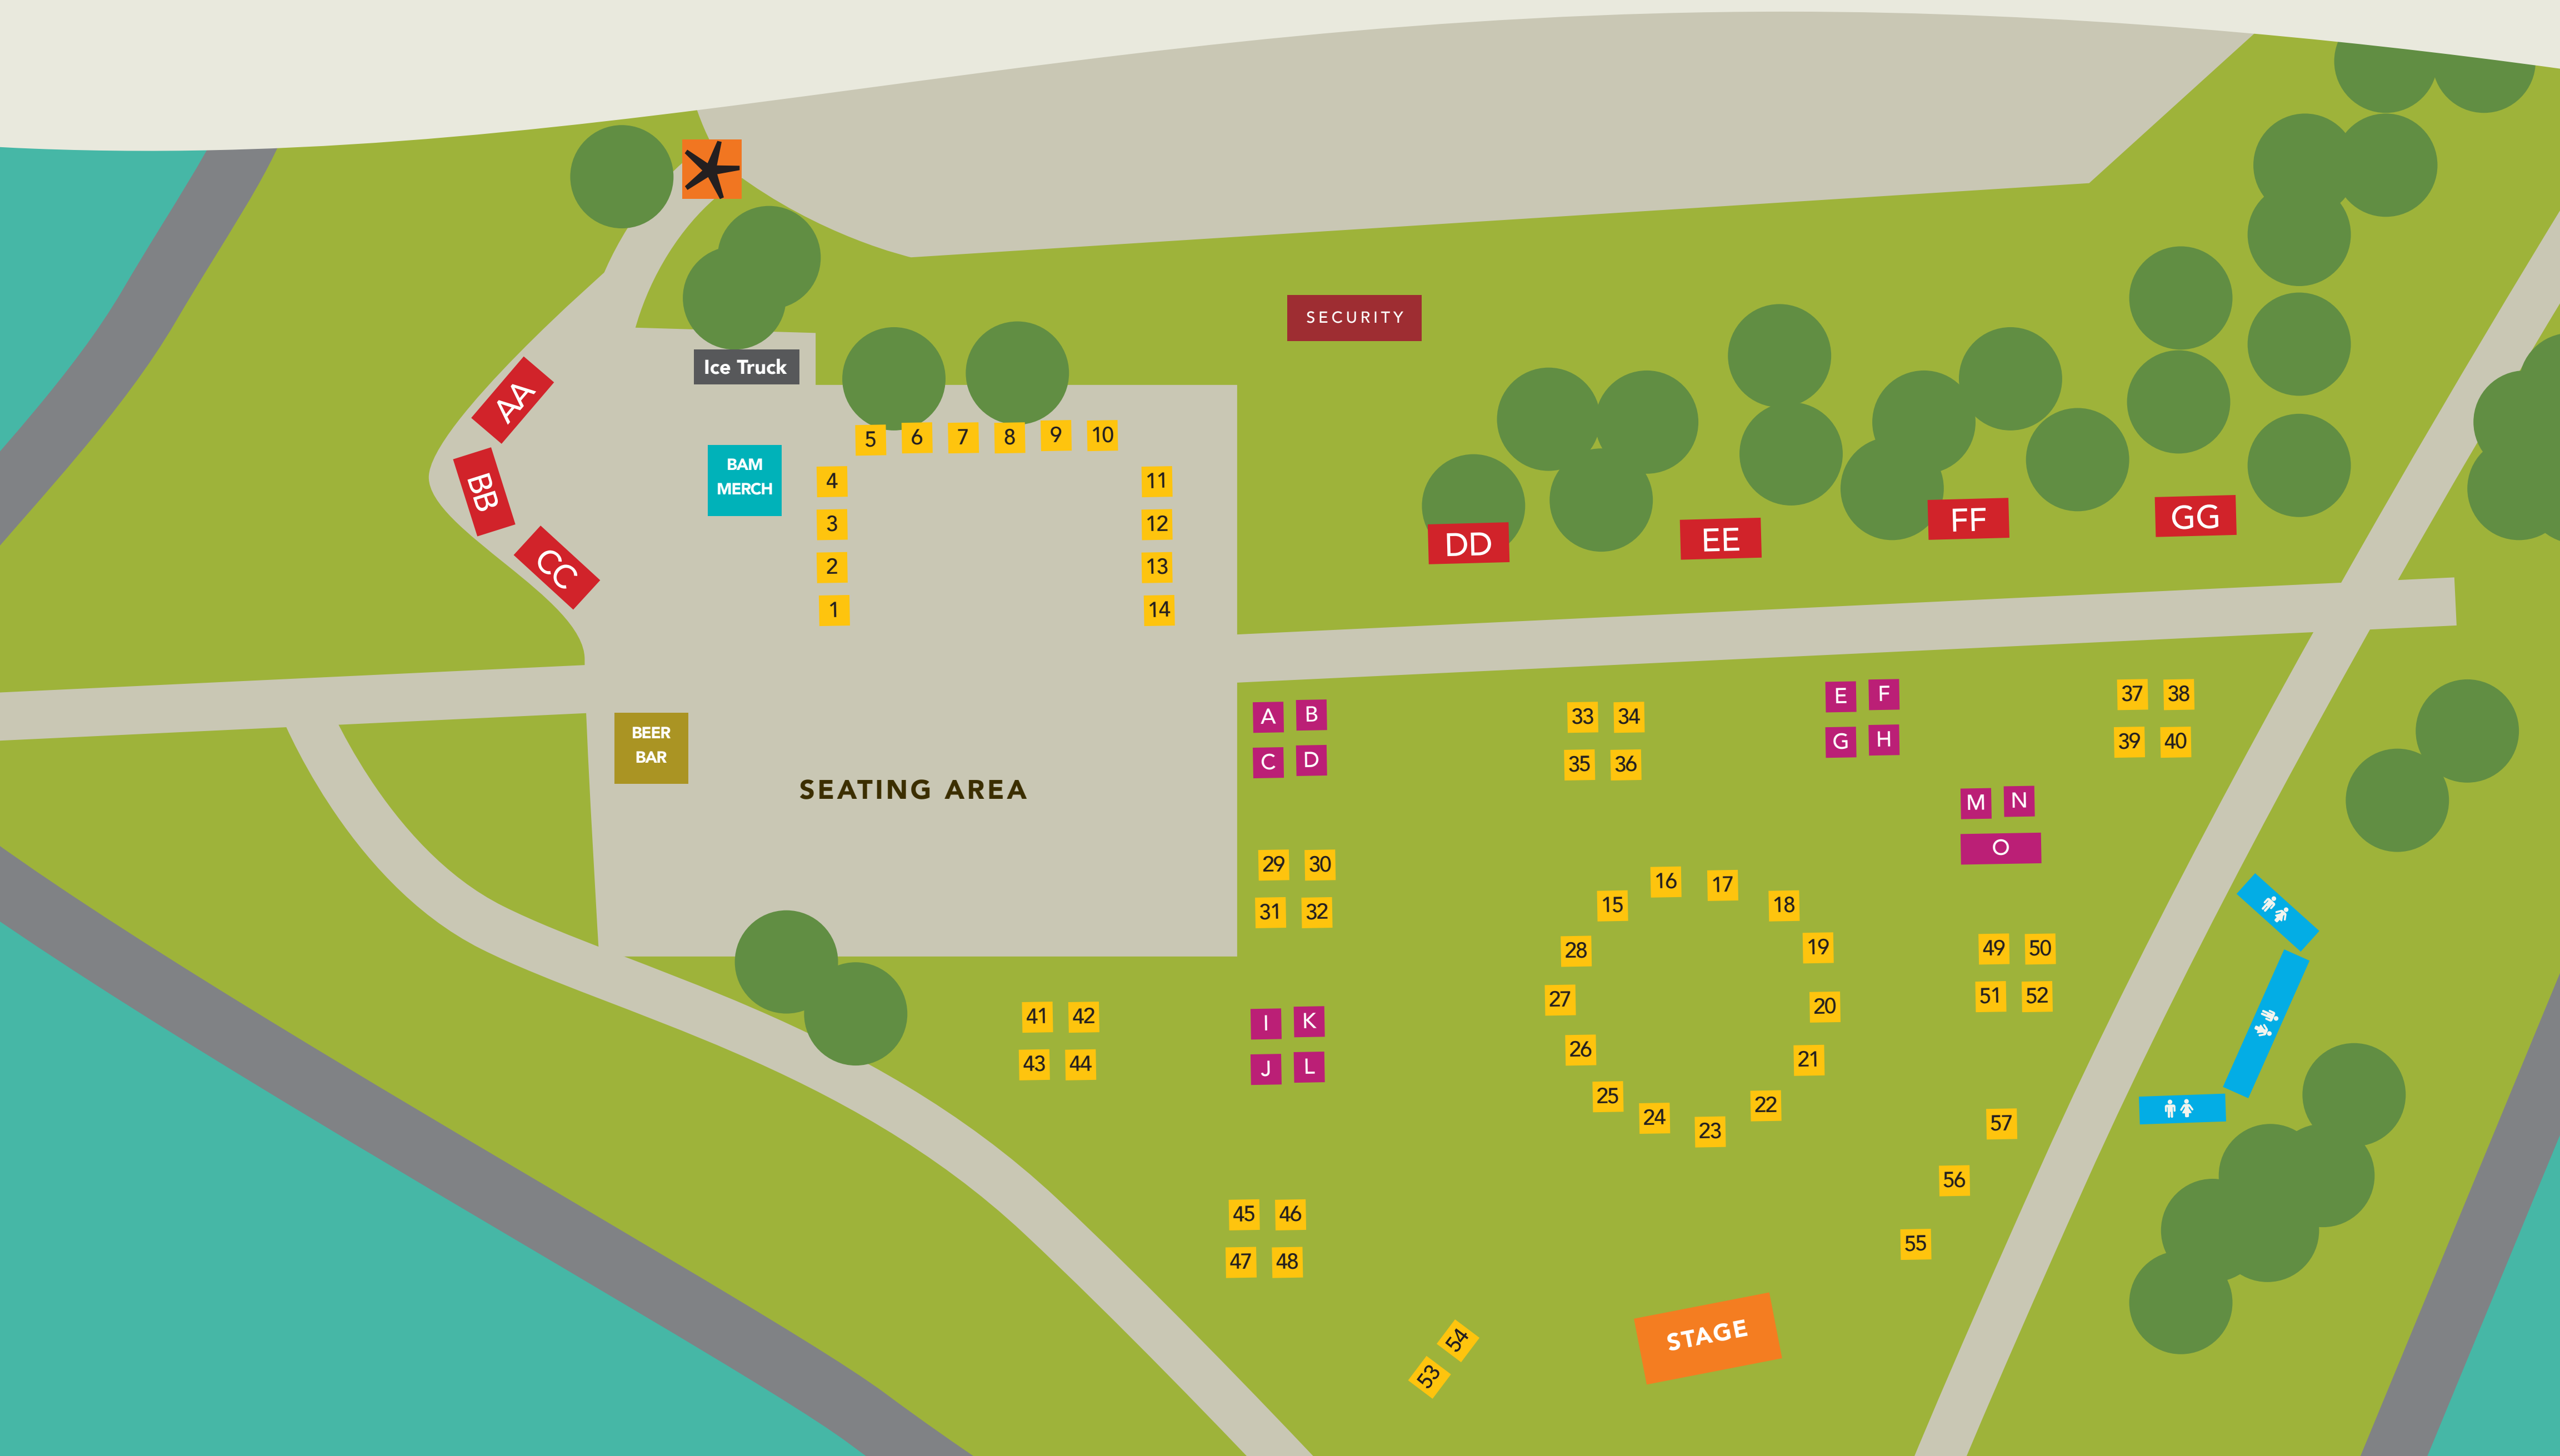

ENTRANCE / Ticket Sales!

Breweries

Spot-o-pots

SPONSORED BY

BAM / Merch!

Vendors

Food

Security

Volunteer/Guest Entry